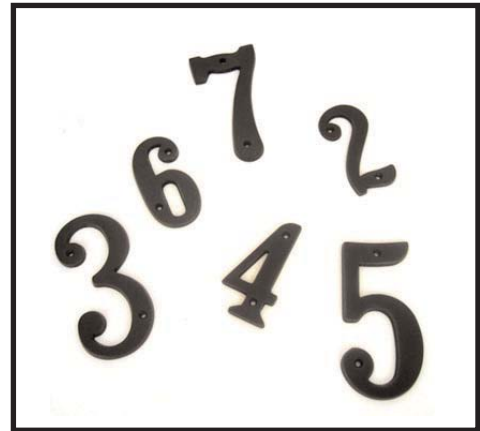

## NUMBERS & LETTERS

### FEATURES

- ◆ 5 SIZES OF NUMBERS: 2", 3", 4", 6", 8"
- ◆ 3 SIZES OF LETTERS: 2', 3', 6'
- ◆ PUNCTUATION MARKS: TO SUIT 3" LETTERS

NOTE: WHEN ORDERING: ADD DESIRED NUMBER OR LETTER SIZE FOLLOWED BY NUMBER/LETTER CHARACTER TO SERIES NUMBER  
E.G. 27-BN21IS 27-BN SERIES 2 INCH #1

ILLUSTRATION	DESCRIPTION	FINISH	MODEL#	CASE QTY.
	25-BN SERIES NUMBERS SOLID BRASS ELEGANT NUMBERS 0 THROUGH 9. AVAILABLE IN 2", 3" 4", 6" AND 8" SIZES (FINISHED SIZE FOR 6" IS 5 1/2" AND FINISHED SIZE FOR 8" IS 7 3/4") POLY-BAGGED. COMPLETE WITH SCREWS	POLISHED BRASS	25-BN2	10
			25-BN3	10
			25-BN4	10
			25-BN6	10
			25-BN8	10
		SATIN NICKEL	25-SN4	10
			25-SN5	10
		OIL RUBBED BRONZE	25-ORBN4	10
			25-ORBN6	10
			25-PN SERIES PLASTIC NUMBERS LIGHT WEIGHT BLACK PLASTIC SCRIPT STYLE 0-9. AVAILABLE IN 5" (FINISHED SIZE IS 4 1/2") POLY BAGGED COMPLETE WITH SCREWS	BLACK PLASTIC