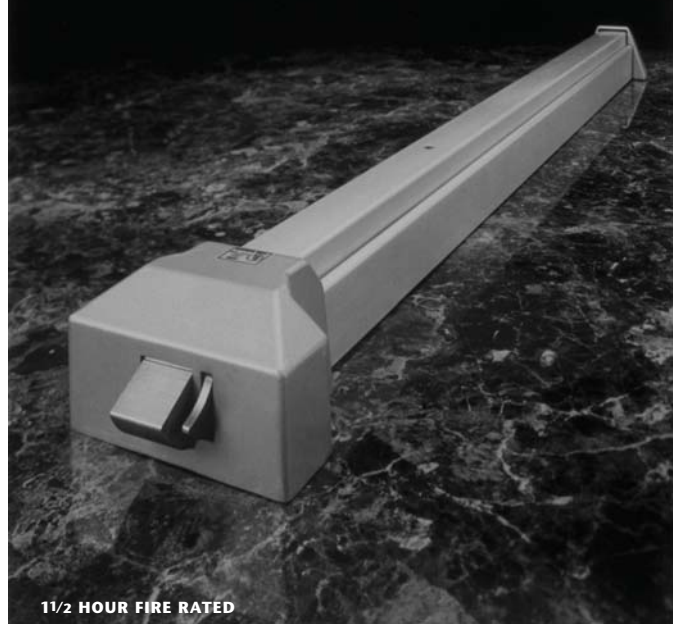

Taymor®

FIRE RATED F8000 SERIES PUSH BAR

PANIC EXIT
DEVICE

ADA COMPLIANT
BARRIER FREE

1 1/2 HOUR FIRE RATED

PANIC EXIT DEVICES

ILLUSTRATION	DESCRIPTION	FINISH	MODEL #	CASE QTY.

FEATURES

- UL LISTED
- FIVE YEAR GUARANTEE
- NARROW PROFILE PUSH PAD
- NON-HANDED (REVERSIBLE)
- HEAVY DUTY
- MINIMUM STILE WIDTH – 4 1/4"
- SUITS DOORS UP TO 1 3/4" THICK
- ACCEPTS STANDARD NORTH AMERICAN CYLINDERS
- DESIGNED TO ANSI 156.3 AND COVERS 161 CUT-OUT
- DEADLOCKING SIDELATCH WITH FULL 3/4" THROW – STAINLESS STEEL (PULLMAN TYPE)
- FAST AND EASY TO INSTALL (TEMPLATE AND INSTALLATION INSTRUCTIONS INCLUDED)
- MODELS AVAILABLE FOR DOORS UP TO 38" WIDE
- ROLLER STRIKE IS STANDARD

TAYMOR PANIC DEVICES ARE PRECISION ENGINEERED AND CONSTRUCTED OF THE FINEST STEEL AND ALUMINUM TO ACHIEVE MAXIMUM QUALITY AND PERFORMANCE.