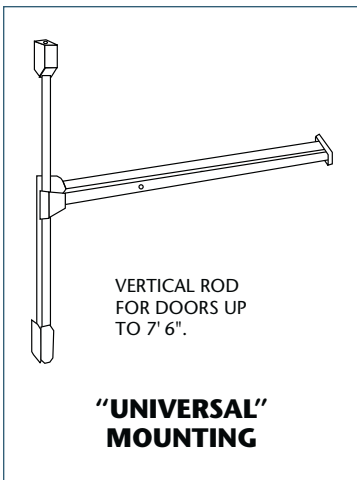

FEATURES

- UL LISTED*
- FIVE YEAR GUARANTEE
- NARROW PROFILE PUSH PAD
- NON-HANDED (REVERSIBLE)
- HEAVY DUTY
- MINIMUM STILE WIDTH - 4 1/4"
- SUITS DOORS UP TO 1 3/4" THICK
- ACCEPTS STANDARD NORTH AMERICAN CYLINDERS (DIAMETER 1 3/16")
- DESIGNED TO ANSI 156.3 AND COVERS 161 CUT-OUT
- DOGGING FUNCTIONS
- DEADLOCKING SIDELATCH WITH FULL 3/4" THROW – STAINLESS STEEL (PULLMAN TYPE)
- FAST AND EASY TO INSTALL (TEMPLATE AND INSTALLATION INSTRUCTIONS INCLUDED)
- TWO MODELS AVAILABLE: FOR 29" – 36" DOORS AND FOR 36" – 48" DOORS

CYLINDERS NOT INCLUDED, MUST BE ORDERED SEPARATELY – DIAMETER (1 3/16")

* UL LISTED FOR SAFETY – NOT FIRE-RATED