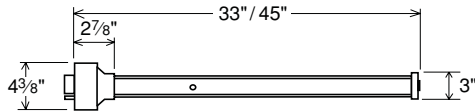

Taymor®

8000 SERIES PUSH BAR

PANIC EXIT DEVICE

DIMENSIONS
NEUTRAL PAD PROJECTION 2 1/4"
PAD DEPRESSED PROJECTION 1 3/4"

PANIC EXIT DEVICES

ILLUSTRATION	DESCRIPTION	FINISH	MODEL #	CASE QTY.
--------------	-------------	--------	---------	-----------

FEATURES

- ◆ UL LISTED*
- ◆ FIVE YEAR GUARANTEE
- ◆ NARROW PROFILE PUSH PAD
- ◆ NON-HANDED (REVERSIBLE)
- ◆ HEAVY DUTY
- ◆ MINIMUM STILE WIDTH - 4 1/4"
- ◆ SUITS DOORS UP TO 1 3/4" THICK
- ◆ ACCEPTS STANDARD NORTH AMERICAN CYLINDERS (DIAMETER 1 3/16")
- ◆ DESIGNED TO ANSI 156.3 AND COVERS 161 CUT-OUT
- ◆ DOGGING FUNCTIONS
- ◆ DEADLOCKING SIDELATCH WITH FULL 3/4" THROW – STAINLESS STEEL (PULLMAN TYPE)
- ◆ FAST AND EASY TO INSTALL (TEMPLATE AND INSTALLATION INSTRUCTIONS INCLUDED)
- ◆ TWO MODELS AVAILABLE: FOR 29" – 36" DOORS AND FOR 36" – 48" DOORS

CYLINDERS NOT INCLUDED, MUST BE ORDERED SEPARATELY – DIAMETER (1 3/16")

* UL LISTED FOR SAFETY – NOT FIRE-RATED

INTERIOR PUSH BAR – OUTSIDE TRIM NOT INCLUDED

FOR 29" – 36" DOOR.	ALUMINUM	17-8036AL	6
	DARK BRONZE	17-8036DB	6
	POLISHED BRASS	17-8036PB	6
FOR 36" – 48" DOOR.	ALUMINUM	17-8048AL	6
	DARK BRONZE	17-8048DB	6
	POLISHED BRASS	17-8048PB	6