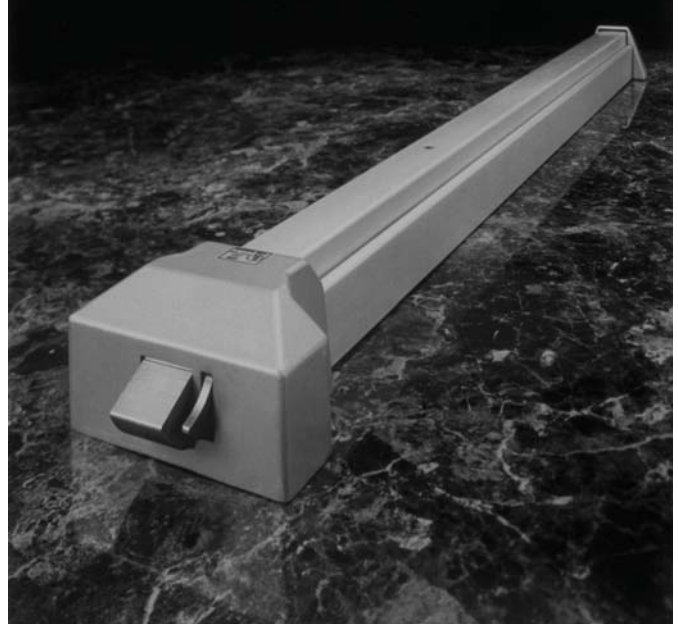

**8000 SERIES
OUTSIDE
TRIMS**

ADA COMPLIANT
BARRIER FREE
SELECTED ITEMS

ILLUSTRATION	DESCRIPTION	FINISH	MODEL #	CASE QTY.
	EXIT ONLY PLATE WHERE THERE IS NO BUILDING ACCESS REQUIRED ON EXTERIOR DOORS. SIZE IS 3½" x 5"	ALUMINUM DURONODIC BRONZE	17-EOPAL 17-EOPDB	6 6
	EXIT ONLY PLATE WITH CYLINDER HOLE AND RIM CYLINDER SOCKET FOR EXTERIOR ACCESS BY KEY ONLY. CYLINDER NOT INCLUDED.	ALUMINUM POLISHED BRASS DURONODIC BRONZE	17-ECPAL 17-ECPPB 17-ECPDB	6 6 6
	PULL PROFILE EXTERIOR ACCESS ONLY WHEN DOGGING FEATURE IS IN FUNCTION. 3½" x 6¼"	ALUMINUM DURONODIC BRONZE	17-DTPAL 17-DTPDB	6 6
	PULL PROFILE WITH CYLINDER HOLE AND RIM CYLINDER SOCKET THE LATCH BOLT IS RETRACTED BY KEY FROM THE OUTSIDE AND INCLUDES PULL HANDLE. SIZE IS 3½" x 6¼" CYLINDER NOT INCLUDED.	ALUMINUM DURONODIC BRONZE	17-DCPAL 17-DCPDB	6 6
	LEVER ACTIVE STYLE EXTERIOR ACCESS BY LEVER. WHEN LOCKED, LEVER RETRACTS LATCH BOLT. SCHLAGE 'C' KEYWAY. KEYED DIFFERENT. MEETS ADA REQUIREMENTS. 17-LEVAL, CLASSROOM FUNCTION 17-SRLEVAL, STOREROOM FUNCTION 17-SRBKAL, STOREROOM BALL	STAINLESS STEEL POLISHED BRASS DURONODIC BRONZE SATIN CHROME SATIN CHROME	17-LEVAL 17-LEVPB 17-LEVDB 17-SRLEVAL 17-SRBKAL	6 6 6 6 6
	OVERLAP STRIKE FOR DOUBLE DOOR APPLICATIONS (VERTICAL ROD).	ALUMINUM	17-PS09AL	6
	CYLINDER ONLY FOR 17-EOC AND 17-DTC OUTSIDE TRIMS.	ALUMINUM	17-S800AAL	6

FEATURES

- ◆ UL LISTED
- ◆ FIVE YEAR GUARANTEE
- ◆ NARROW PROFILE PUSH PAD
- ◆ NON-HANDED (REVERSIBLE)
- ◆ HEAVY DUTY
- ◆ MINIMUM STILE WIDTH – 4 1/4"
- ◆ SUITS DOORS UP TO 1 3/4" THICK
- ◆ ACCEPTS STANDARD NORTH AMERICAN CYLINDERS
- ◆ DESIGNED TO ANSI 156.3 AND COVERS 161 CUT-OUT
- ◆ DEADLOCKING SIDELATCH WITH FULL 3/4" THROW – STAINLESS STEEL (PULLMAN TYPE)
- ◆ FAST AND EASY TO INSTALL (TEMPLATE AND INSTALLATION INSTRUCTIONS INCLUDED)
- ◆ MODELS AVAILABLE FOR DOORS UP TO 38" WIDE
- ◆ ROLLER STRIKE IS STANDARD