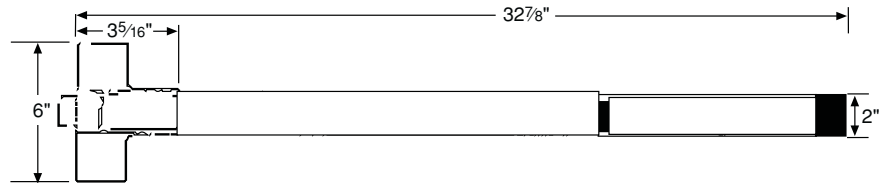

INTERIOR PUSH BAR – OUTSIDE TRIM NOT INCLUDED (SEE PAGE 2 FOR TRIM APPLICATION)

FOR DOORS UP TO 38" WIDE. 1 1/2 HOUR FIRE RATED.	ALUMINUM	17-F8036AL	6
	DARK BRONZE	17-F8036DB	6
	POLISHED BRASS	17-F8036PB	6

VERTICAL ROD & PUSH BAR – OUTSIDE TRIM NOT INCLUDED (SEE PAGE 2 FOR TRIM APPLICATION)

FOR DOORS UP TO 38" WIDE. 1 1/2 HOUR FIRE RATED.	ALUMINUM	17-F8336AL	6
	DARK BRONZE	17-F8336DB	6
	POLISHED BRASS	17-F8336PB	6

TAYMOR INDUSTRIES INC. ◆ APRIL 2002

PAGE 3

© REGISTERED TRADEMARK OF TAYMOR INDUSTRIES LTD.