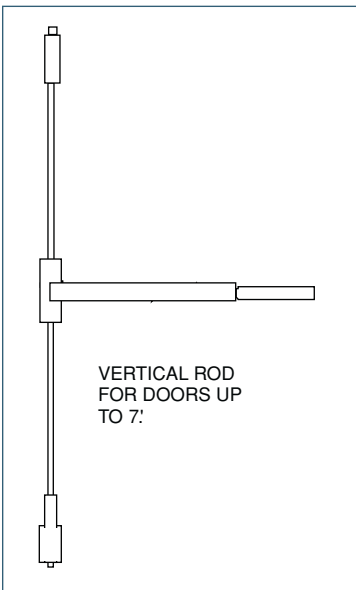

INTERIOR PUSH BAR – OUTSIDE TRIM NOT INCLUDED (SEE PAGE 2 FOR TRIM APPLICATION)

FOR DOORS UP TO 38" WIDE. 1 1/2 HOUR FIRE RATED.	ALUMINUM	17-F8036AL	6
	DARK BRONZE	17-F8036DB	6
	POLISHED BRASS	17-F8036PB	6

VERTICAL ROD & PUSH BAR – OUTSIDE TRIM NOT INCLUDED (SEE PAGE 2 FOR TRIM APPLICATION)

FOR DOORS UP TO 38" WIDE. 1 1/2 HOUR FIRE RATED.	ALUMINUM	17-F8336AL	6
	DARK BRONZE	17-F8336DB	6
	POLISHED BRASS	17-F8336PB	6

TAYMOR INDUSTRIES INC. ◆ APRIL 2002

PAGE 3

© REGISTERED TRADEMARK OF TAYMOR INDUSTRIES LTD.