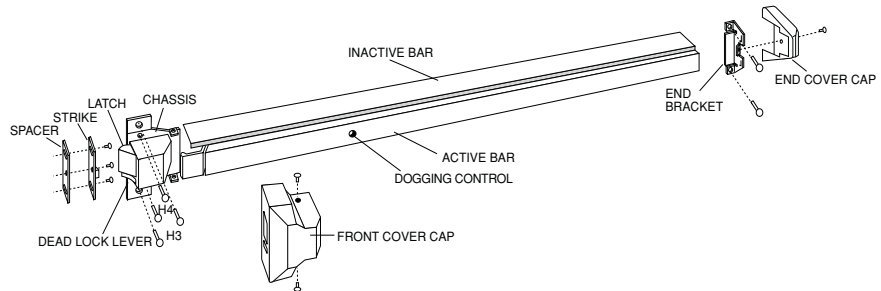

FEATURES

- UL LISTED*
- FIVE YEAR GUARANTEE
- NARROW PROFILE PUSH PAD
- NON-HANDED (REVERSIBLE)
- HEAVY DUTY
- MINIMUM STILE WIDTH - 4 1/4"
- SUITS DOORS UP TO 1 3/4" THICK
- ACCEPTS STANDARD NORTH AMERICAN CYLINDERS (DIAMETER 1 3/16")
- DESIGNED TO ANSI 156.3 AND COVERS 161 CUT-OUT
- DOGGING FUNCTIONS
- DEADLOCKING SIDELATCH WITH FULL 3/4" THROW – STAINLESS STEEL (PULLMAN TYPE)
- FAST AND EASY TO INSTALL (TEMPLATE AND INSTALLATION INSTRUCTIONS INCLUDED)
- TWO MODELS AVAILABLE: FOR 29" – 36" DOORS AND FOR 36" – 48" DOORS

CYLINDERS NOT INCLUDED, MUST BE ORDERED SEPARATELY – DIAMETER (1 3/16")

* UL LISTED FOR SAFETY – NOT FIRE-RATED