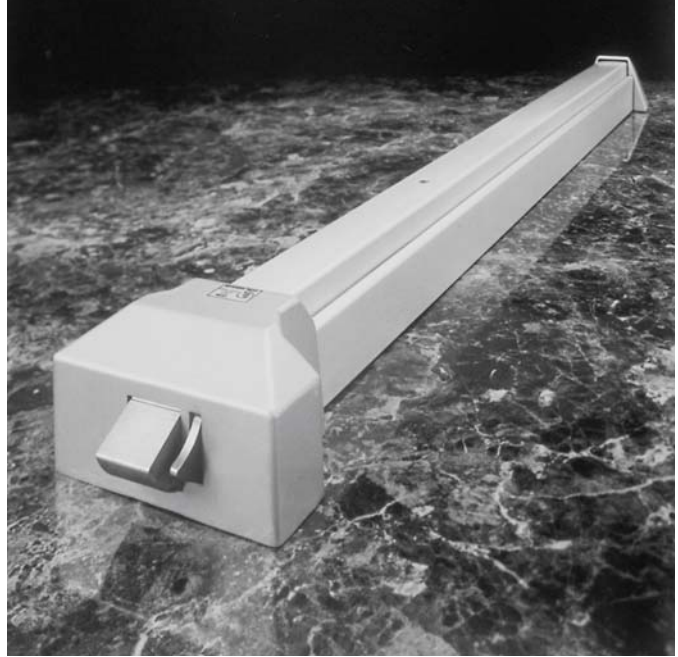

Taymor®

8000 SERIES PUSH BAR

PANIC EXIT DEVICE

DIMENSIONS
NEUTRAL PAD PROJECTION 2 1/4"
PAD DEPRESSED PROJECTION 1 3/4"

PANIC EXIT DEVICES

ILLUSTRATION	DESCRIPTION	FINISH	MODEL #	CASE QTY.
--------------	-------------	--------	---------	-----------

FEATURES

- ◆ UL LISTED*
- ◆ FIVE YEAR GUARANTEE
- ◆ NARROW PROFILE PUSH PAD
- ◆ NON-HANDED (REVERSIBLE)
- ◆ HEAVY DUTY
- ◆ MINIMUM STILE WIDTH - 4 1/4"
- ◆ SUITS DOORS UP TO 1 3/4" THICK
- ◆ ACCEPTS STANDARD NORTH AMERICAN CYLINDERS (DIAMETER 1 3/16")
- ◆ DESIGNED TO ANSI 156.3 AND COVERS 161 CUT-OUT
- ◆ DOGGING FUNCTIONS
- ◆ DEADLOCKING SIDELATCH WITH FULL 3/4" THROW – STAINLESS STEEL (PULLMAN TYPE)
- ◆ FAST AND EASY TO INSTALL (TEMPLATE AND INSTALLATION INSTRUCTIONS INCLUDED)
- ◆ TWO MODELS AVAILABLE: FOR 29" – 36" DOORS AND FOR 36" – 48" DOORS

CYLINDERS NOT INCLUDED, MUST BE ORDERED SEPARATELY – DIAMETER (1 3/16")

* UL LISTED FOR SAFETY – NOT FIRE-RATED

INTERIOR PUSH BAR – OUTSIDE TRIM NOT INCLUDED

FOR 29" – 36" DOOR.	ALUMINUM	17-8036AL	6
	DARK BRONZE	17-8036DB	6
	POLISHED BRASS	17-8036PB	6
FOR 36" – 48" DOOR.	ALUMINUM	17-8048AL	6
	DARK BRONZE	17-8048DB	6
	POLISHED BRASS	17-8048PB	6

FEATURES

- ◆ UL LISTED
- ◆ FIVE YEAR GUARANTEE
- ◆ NARROW PROFILE PUSH PAD
- ◆ NON-HANDED (REVERSIBLE)
- ◆ HEAVY DUTY
- ◆ MINIMUM STILE WIDTH – 4 1/4"
- ◆ SUITS DOORS UP TO 1 3/4" THICK
- ◆ ACCEPTS STANDARD NORTH AMERICAN CYLINDERS
- ◆ DESIGNED TO ANSI 156.3 AND COVERS 161 CUT-OUT
- ◆ DEADLOCKING SIDELATCH WITH FULL 3/4" THROW – STAINLESS STEEL (PULLMAN TYPE)
- ◆ FAST AND EASY TO INSTALL (TEMPLATE AND INSTALLATION INSTRUCTIONS INCLUDED)
- ◆ MODELS AVAILABLE FOR DOORS UP TO 38" WIDE
- ◆ ROLLER STRIKE IS STANDARD