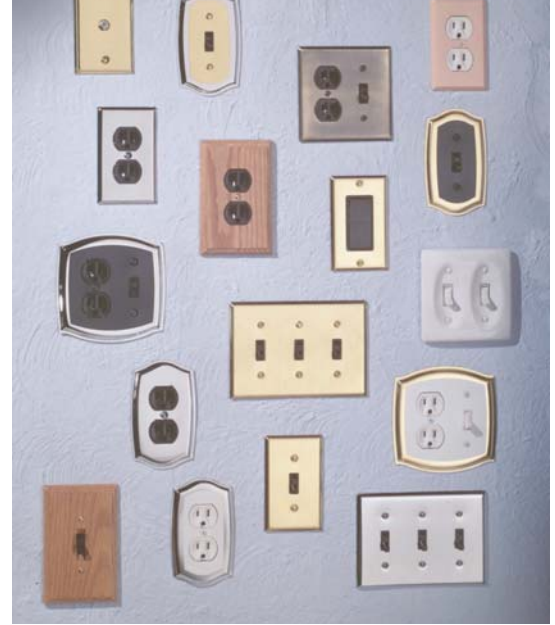

Taymor®

SWITCH PLATES

FASHION COVERS

SWITCH PLATES

ILLUSTRATION	DESCRIPTION	FINISH	MODEL #	CASE QTY.
	SOLID BRASS CONTEMPORARY STYLE ◆ SOLID POLISHED BRASS			
	SINGLE SWITCH PLATE	POLISHED BRASS	02-D9415PB	10
	DOUBLE RECEPTACLE PLATE	POLISHED BRASS	02-D9416PB	10
	TELEPHONE JACK PLATE	POLISHED BRASS	02-D9419PB	10
	SINGLE DIMMER/CABLE PLATE	POLISHED BRASS	02-D9429PB	10
	DOUBLE SWITCH PLATE	POLISHED BRASS	02-D9425PB	10
	SINGLE SWITCH/DOUBLE RECEP. PLATE	POLISHED BRASS	02-D9426PB	10
	QUADRUPLE RECEPTACLE PLATE	POLISHED BRASS	02-D9417PB	10
	DOUBLE SWITCH/DOUBLE RECEP. PLATE	POLISHED BRASS	02-D9427PB	10
	TRIPLE SWITCH PLATE	POLISHED BRASS	02-D9435PB	10
	SINGLE GFI/ROCKER PLATE	POLISHED BRASS	02-D9915PB	10
	DOUBLE GFI/ROCKER PLATE	POLISHED BRASS	02-D9925PB	10
	SOLID BRASS DECORATOR STYLE ◆ SOLID POLISHED BRASS			
	SINGLE SWITCH PLATE	POLISHED BRASS	02-D9815PB	10
	DOUBLE RECEPTACLE PLATE	POLISHED BRASS	02-D9816PB	10
	SINGLE DIMMER/CABLE PLATE	POLISHED BRASS	02-D9829PB	10
	DOUBLE SWITCH PLATE	POLISHED BRASS	02-D9825PB	10
	SINGLE SWITCH/DOUBLE RECEP. PLATE	POLISHED BRASS	02-D9826PB	10
	QUADRUPLE RECEPTACLE PLATE	POLISHED BRASS	02-D9817PB	10
	DOUBLE SWITCH/DOUBLE RECEP. PLATE	POLISHED BRASS	02-D9827PB	10
	TRIPLE SWITCH PLATE	POLISHED BRASS	02-D9835PB	10
	SINGLE GFI/ROCKER PLATE	POLISHED BRASS	02-D9615PB	10
	POLISHED CHROME ◆ POLISHED CHROME FINISH			
	SINGLE SWITCH PLATE	POLISHED CHROME	02-D9415	10
	DOUBLE RECEPTACLE PLATE	POLISHED CHROME	02-D9416	10
	DOUBLE SWITCH PLATE	POLISHED CHROME	02-D9425	10
	SINGLE SWITCH/DOUBLE RECEP. PLATE	POLISHED CHROME	02-D9426	10
	QUADRUPLE RECEPTACLE PLATE	POLISHED CHROME	02-D9435	10
	DOUBLE SWITCH/DOUBLE RECEP. PLATE	POLISHED CHROME	02-D9435	10
	TRIPLE SWITCH PLATE	POLISHED CHROME	02-D9435	10
	SINGLE GFI/ROCKER PLATE	POLISHED CHROME	02-D9915	10